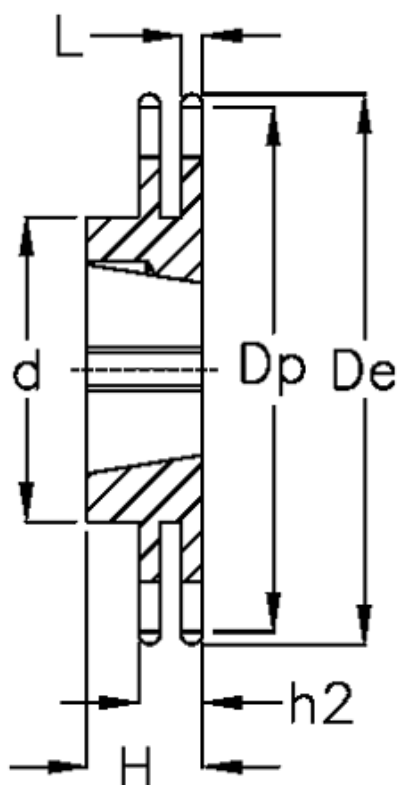

Article number: 616032005018

Description: Taperbored sprocket 08 B-2 Z=18 duplex
for bushing 1210

Measures

C = 1.3

d = 60

De = 77.8

Dp = 73.14

For bush = 1210

For chain size = 1/2" x 5/16"

For chain type = 08 B-2

H = 25

h2 = 21

Material = Stål

Number of teeth = 18